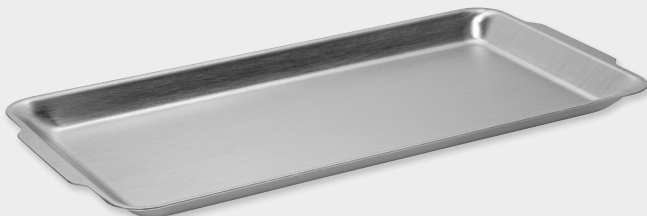

Clean with warm water after use and then dry immediately. Note that cast iron should not be cleaned in the dishwasher.

Hamburger smash - Ø 15 cm
Art.nr 65022

Trays

extent
Professional cooking

Stainless steel trays for both cooking and serving.

The trays are made of durable 18/4 stainless steel and can withstand temperatures of up to 300 degrees.

The protective edge ensures food stays on the tray.

Tray - 32 x 16 x 1,5 cm
Art.nr 65018

Tray - 22,5 x 14,5 x 1,3 cm
Art.nr 65019