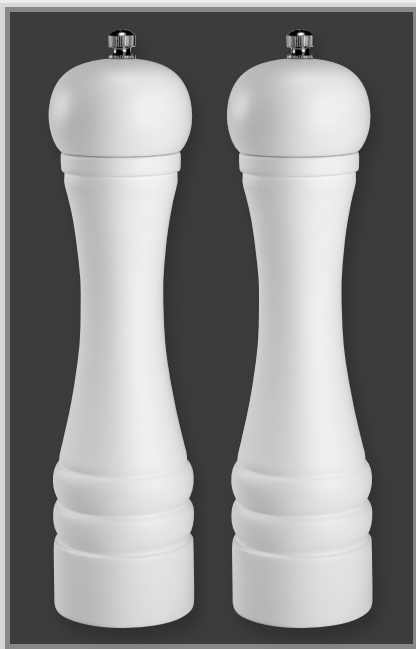

We always strive to offer our customers the best availability and the fastest deliveries.

Gift set

exxent
Professional cooking

Front cover with sleeve

Inside lid

Inside

Back with sleeve

Salt & Pepper Mill